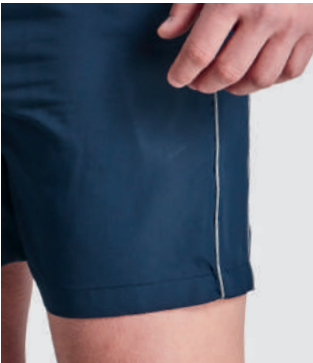

Branding:

E **SP** **HP**

Kiddies - Regular Fit			
Sizes	7-8	9-10	11-12
1/2 Waist (cm)	29-36	31-38	32.5-39.5

Mens - Regular Fit									
Sizes	XS	S	M	L	XL	2XL	3XL	4XL	5XL
1/2 Waist (cm)	32-39	35-42	38-45	41-48	45-52	49-56	53-60	57-64	61-68