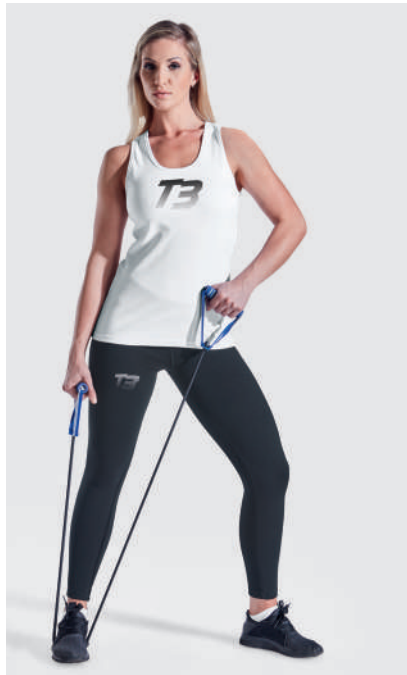

BRT ECONO TRACKSUIT - PG 26

BRT EVO HOT PANTS - PG 64

BRT ECONO SHORTS - PG 57

BRT TRANSFORMER JACKET - PG 30

ON

BLACK & WHITE

BRT CHALLENGER SHORTS - PG 60

BRT FLEX TIGHTS - PG 65