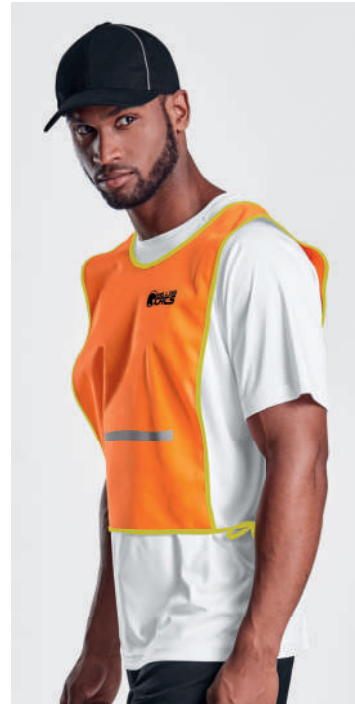

CON-SOLID - CONTRACT SOLID BIB

Features: Reflective tape • ISO 20471:2013 approved

Fabrication: 120g Polyester

Branding:

SP HP

Contractor Mesh Bib	
Size (cm)	35 x 53