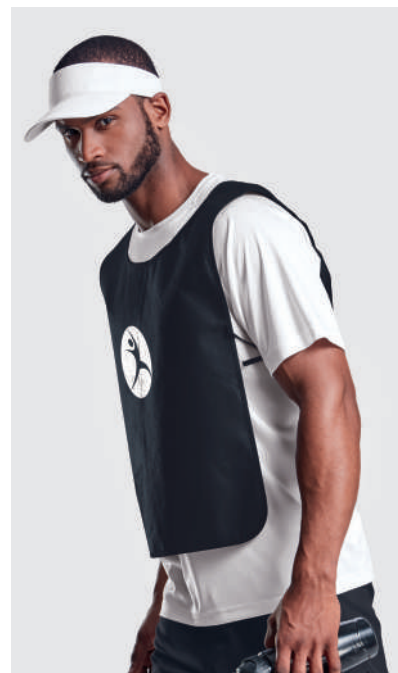

Features: One size fits all • Adjustable body ties • A hospitality industry fixture

• Also great for domestic and promotional use

Fabrication: Non-Woven Polyester fabric

Branding:

E SP HP

NEW

Non Woven Bib	
Size (cm)	60