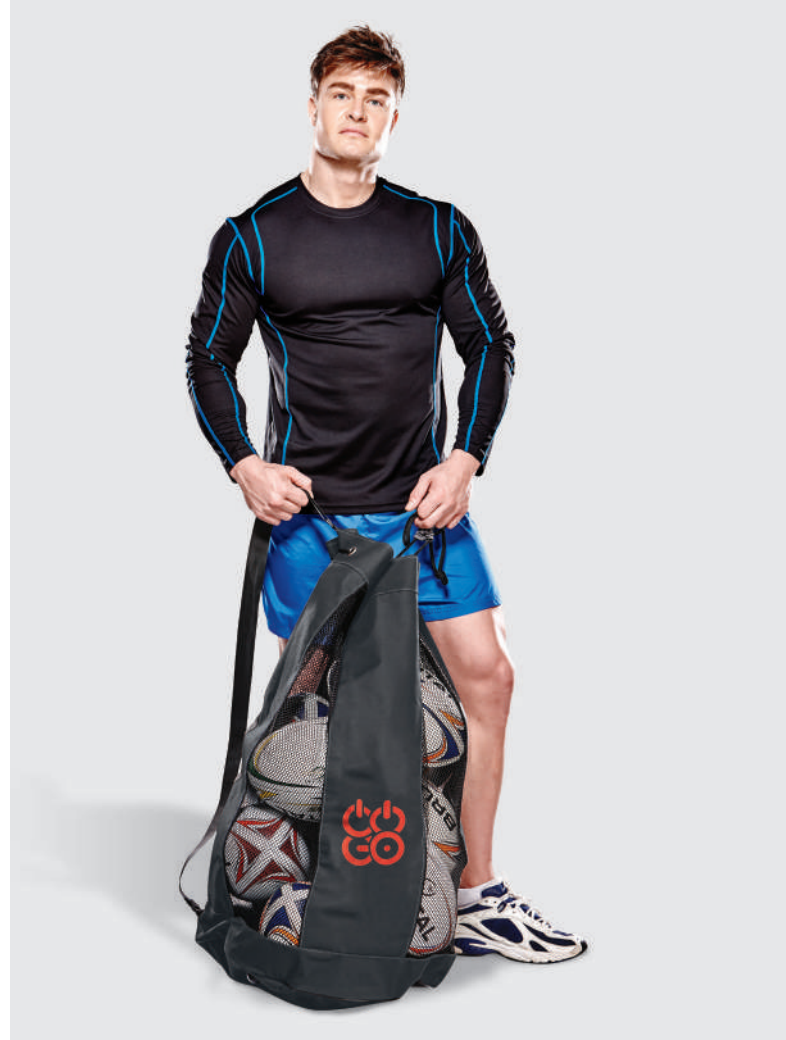

Size: 44 x 44 x 84cm **Features:** Available only in Charcoal **Fabrication:** Material: 100% Nylon Mesh **Branding Size:** 100mm x 200mm

SP

Metal eyelets

Mesh detail

BRT409 - BRT TUBE BALL BAG

Size: 26 x 26 x 115cm **Features:** Tubular ball carrier bag with draw cord closure and carry strap • Bag capacity: 5 fully inflated balls • Available only in Charcoal **Fabrication:** Material: 600D Nylon and mesh **Branding Size:** 100mm x 200mm